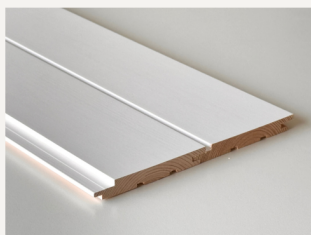

KIILLE Interior panel

KIILLE panels can be used to decorate uniform white surfaces. With hidden fixings, it creates a seamless wooden surface. Plus, with end joints, it minimizes waste and ensures precise joints. KIILLE panels are both efficient and elegant. The installing waste 5-10 percent.

Pure White

Product info:

Product code	Thickness	Width	Length	Open seam	Coverage	Color	Yield
KIILP13X95FPFWP235	13 mm	95 mm	2350 mm	6 mm	82 mm	Pure white	12,22 m/m²
KIILP15X120FPFWP235	15 mm	120 mm	2350 mm	6 mm	105 mm	Pure white	9,52 m/m²

Instructions for installation: www.siparila.com